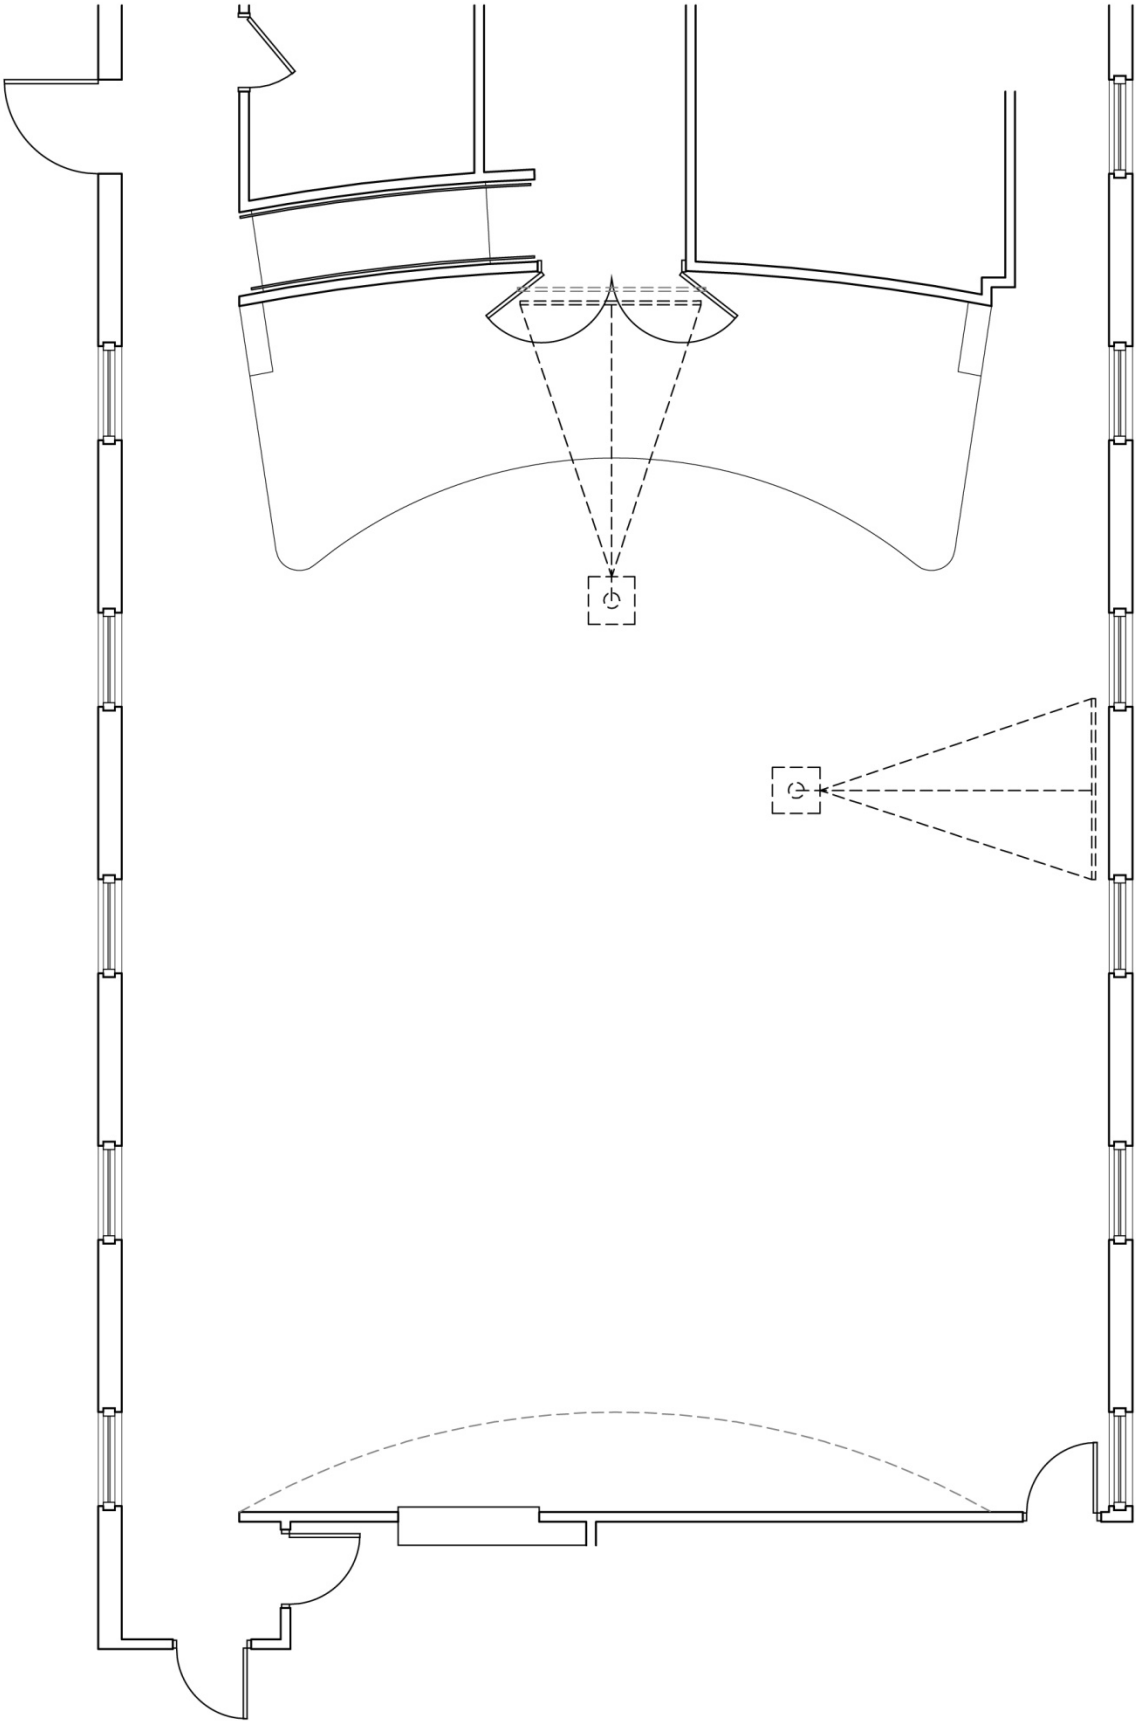

Elizabeth Muse Norris
Class Room
Rm. 133
Near Commons & Coffee Shop

Board Room
Second Floor

Mason City Room

Vocational Shop